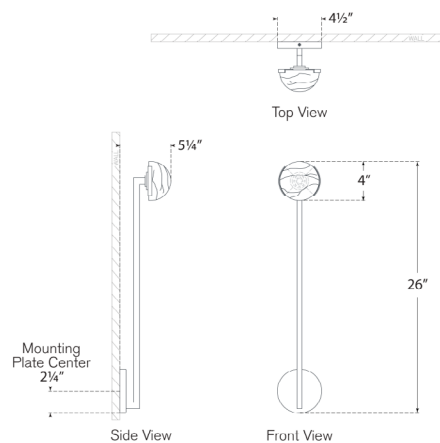

Pedra 26" Single Sconce

KW2621AB-ALB

Materials Shown

**Antique-Burnished Brass with
Alabaster**

Available in

**Antique-Burnished Brass
Bronze
Polished Nickel**

Dimensions

O/A Height: 26"
Width: 4.5"
Extension: 5.25"
Backplate: 4.5" Round

Materials Shown

Polished Nickel with Alabaster

Available in

**Antique-Burnished Brass
Bronze**

Polished Nickel

Dimensions

O/A Height: 26"

Width: 4.5"

Extension: 5.25"

Backplate: 4.5" Round

Socket

Dedicated LED

Wattage

6w (500lm)

Weight

3lbs

O/A Height: 26"

Width: 4.5"

Extension: 5.25"

Backplate: 4.5" Round

Socket

Dedicated LED

Wattage

6w (500lm)