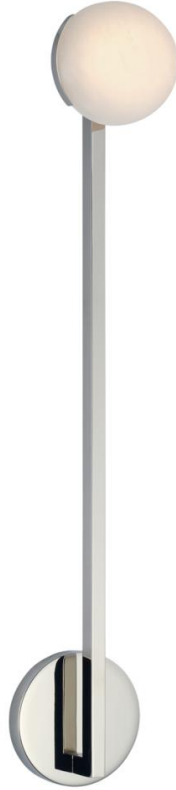

Pedra 26" Single Sconce

KW2621AB-ALB

Materials Shown

**Antique-Burnished Brass with
Alabaster**

Available in

**Antique-Burnished Brass
Bronze
Polished Nickel**

Dimensions

O/A Height: 26"
Width: 4.5"
Extension: 5.25"
Backplate: 4.5" Round

Socket

Dedicated LED

Wattage

6w (500lm)

Weight

3lbs

Pedra 26" Single Sconce

KW2621PN-ALB

Materials Shown

Polished Nickel with Alabaster

Available in

**Antique-Burnished Brass
Bronze**

Polished Nickel

Dimensions

O/A Height: 26"

Width: 4.5"

Pedra 26" Single Sconce

KW2621BZ-ALB

Materials Shown

Bronze with Alabaster

Available in

**Antique-Burnished Brass
Bronze**

Polished Nickel

Dimensions