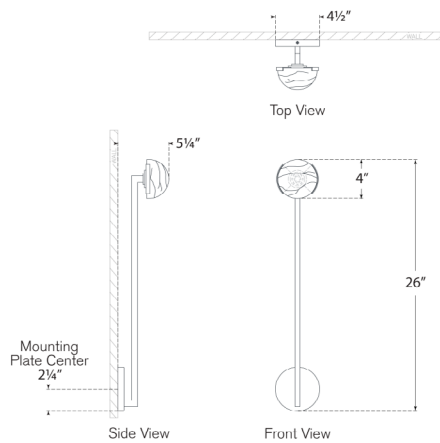

Pedra 26" Single Sconce

KW2621AB-ALB

Materials Shown

**Antique-Burnished Brass with
Alabaster**

Available in

**Antique-Burnished Brass
Bronze
Polished Nickel**

Dimensions

O/A Height: 26"
Width: 4.5"
Extension: 5.25"
Backplate: 4.5" Round

Materials Shown

Polished Nickel with Alabaster

Available in

**Antique-Burnished Brass
Bronze**

Polished Nickel

Dimensions

O/A Height: 26"

Width: 4.5"

Extension: 5.25"

Backplate: 4.5" Round

Socket

Dedicated LED

Wattage

6w (500lm)

Weight

3lbs

O/A Height: 26"

Width: 4.5"

Extension: 5.25"

Backplate: 4.5" Round

Socket

Dedicated LED

Wattage

6w (500lm)